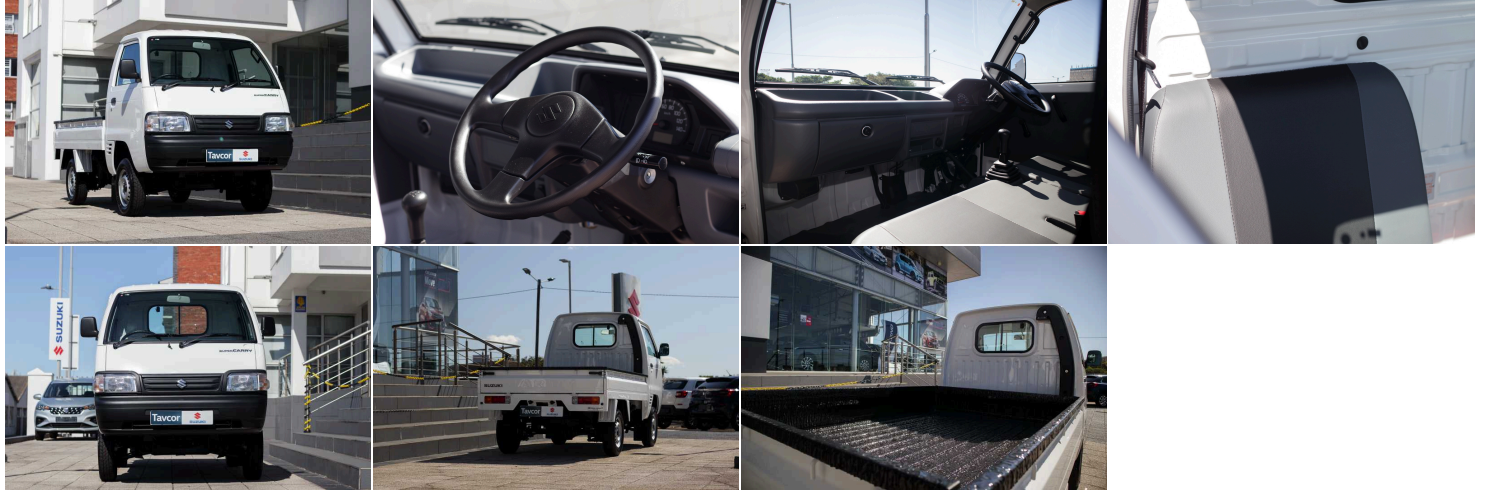

SUPER CARRY 1.2 PICK UP 5MT

RETAIL PRICE: R197,900.00 | **STOCK NUMBER:** 295153

WEBSITE LINK: <https://heytavcor.co.za/our-stock/2026-suzuki-super-carry-295153/>

GALLERY

VEHICLE DETAILS

MAKE Suzuki	MODEL SUPER CARRY	VARIANT SUPER CARRY 1.2 PICK UP 5MT
YEAR 2026	MILEAGE 26	EXTERIOR WHITE
INTERIOR	TRANSMISSION MANUAL	FUEL TYPE PETROL