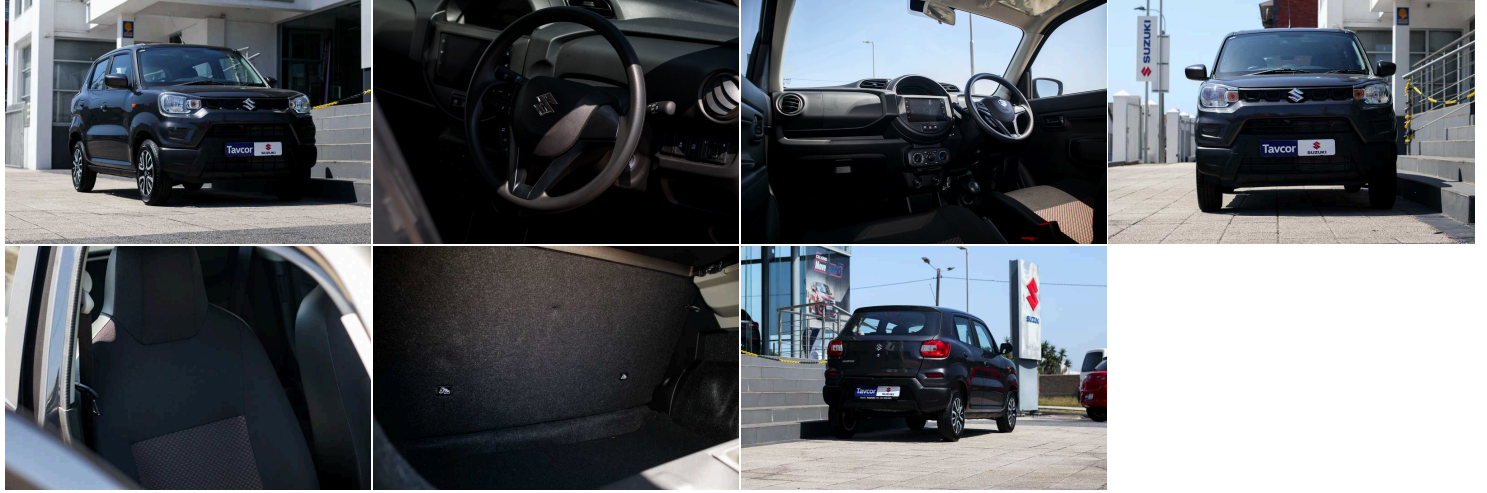

S - PRESSO 1.0 GL+ MT MC

RETAIL PRICE: R190,999.99 | **STOCK NUMBER:** 295142

WEBSITE LINK: <https://heytavcor.co.za/our-stock/2026-suzuki-s-presso-295142/>

GALLERY

VEHICLE DETAILS

MAKE Suzuki	MODEL S-PRESSO	VARIANT S - PRESSO 1.0 GL+ MT MC
YEAR 2026	MILEAGE 20	EXTERIOR GREY
INTERIOR	TRANSMISSION MANUAL	FUEL TYPE PETROL