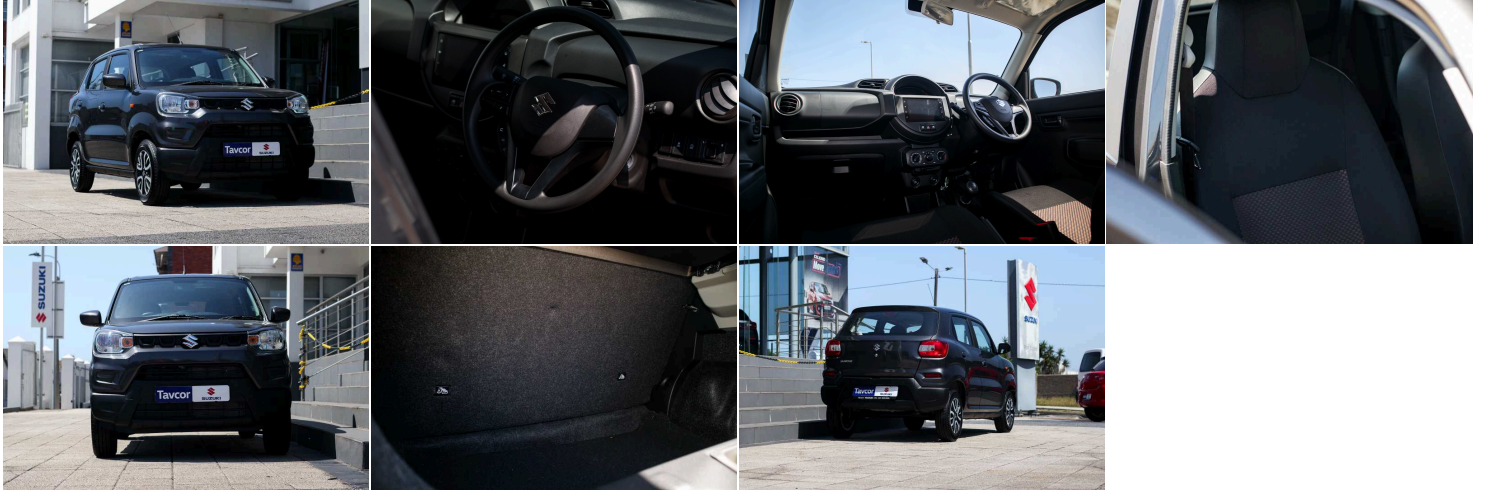

## S - PRESSO 1.0 GL+ MT MC

**RETAIL PRICE:** R190,999.99 | **STOCK NUMBER:** 295034

**WEBSITE LINK:** <https://heytavcor.co.za/our-stock/2026-suzuki-s-presso-295034/>

### GALLERY

### VEHICLE DETAILS

<b>MAKE</b> Suzuki	<b>MODEL</b> S-PRESSO	<b>VARIANT</b> S - PRESSO 1.0 GL+ MT MC
<b>YEAR</b> 2026	<b>MILEAGE</b> 20	<b>EXTERIOR</b> GREY
<b>INTERIOR</b>	<b>TRANSMISSION</b> MANUAL	<b>FUEL TYPE</b> PETROL