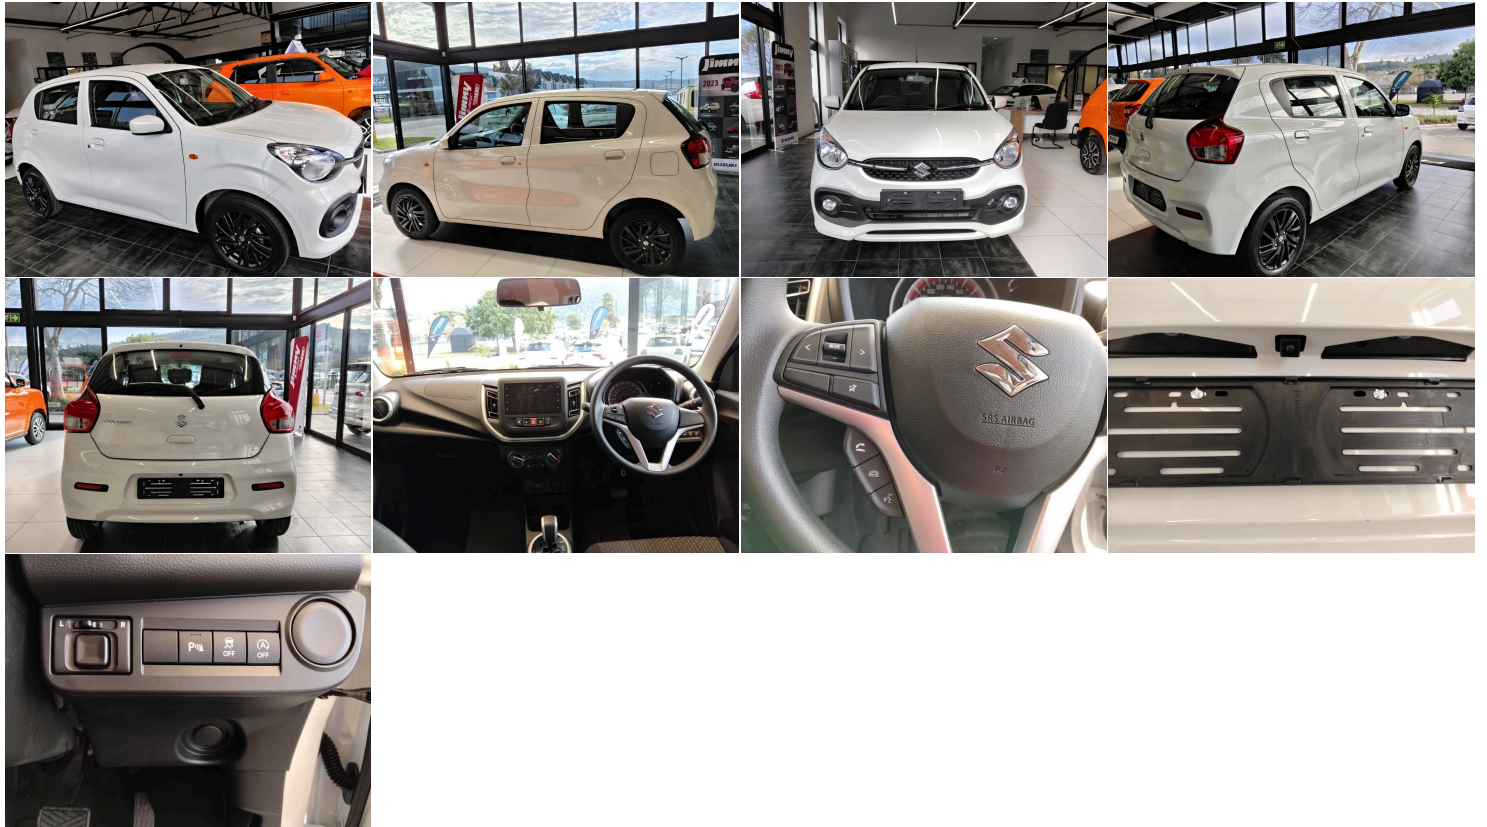

S - PRESSO 1.0 GL+ MT MC

RETAIL PRICE: R189,899.50 | **STOCK NUMBER:** 294904

WEBSITE LINK: <https://heytavcor.co.za/our-stock/2026-suzuki-s-presso-294904/>

GALLERY

VEHICLE DETAILS

MAKE Suzuki	MODEL S-PRESSO	VARIANT S - PRESSO 1.0 GL+ MT MC
YEAR 2026	MILEAGE 19	EXTERIOR WHITE
INTERIOR	TRANSMISSION AUTOMATIC	FUEL TYPE OTHER