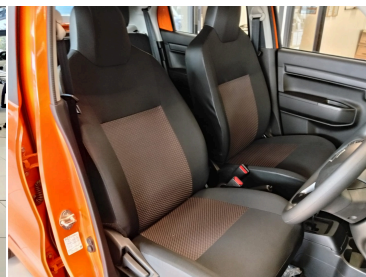

S-PRESSO 1.0 GL+ AMT MC

RETAIL PRICE: R199,900.00 | **STOCK NUMBER:** 293584

WEBSITE LINK: <https://heytavcor.co.za/our-stock/2026-suzuki-s-presso-293584/>

GALLERY

VEHICLE DETAILS

MAKE Suzuki	MODEL S-PRESSO	VARIANT S-PRESSO 1.0 GL+ AMT MC
YEAR 2026	MILEAGE 1000	EXTERIOR GREEN
INTERIOR	TRANSMISSION AUTOMATIC	FUEL TYPE OTHER