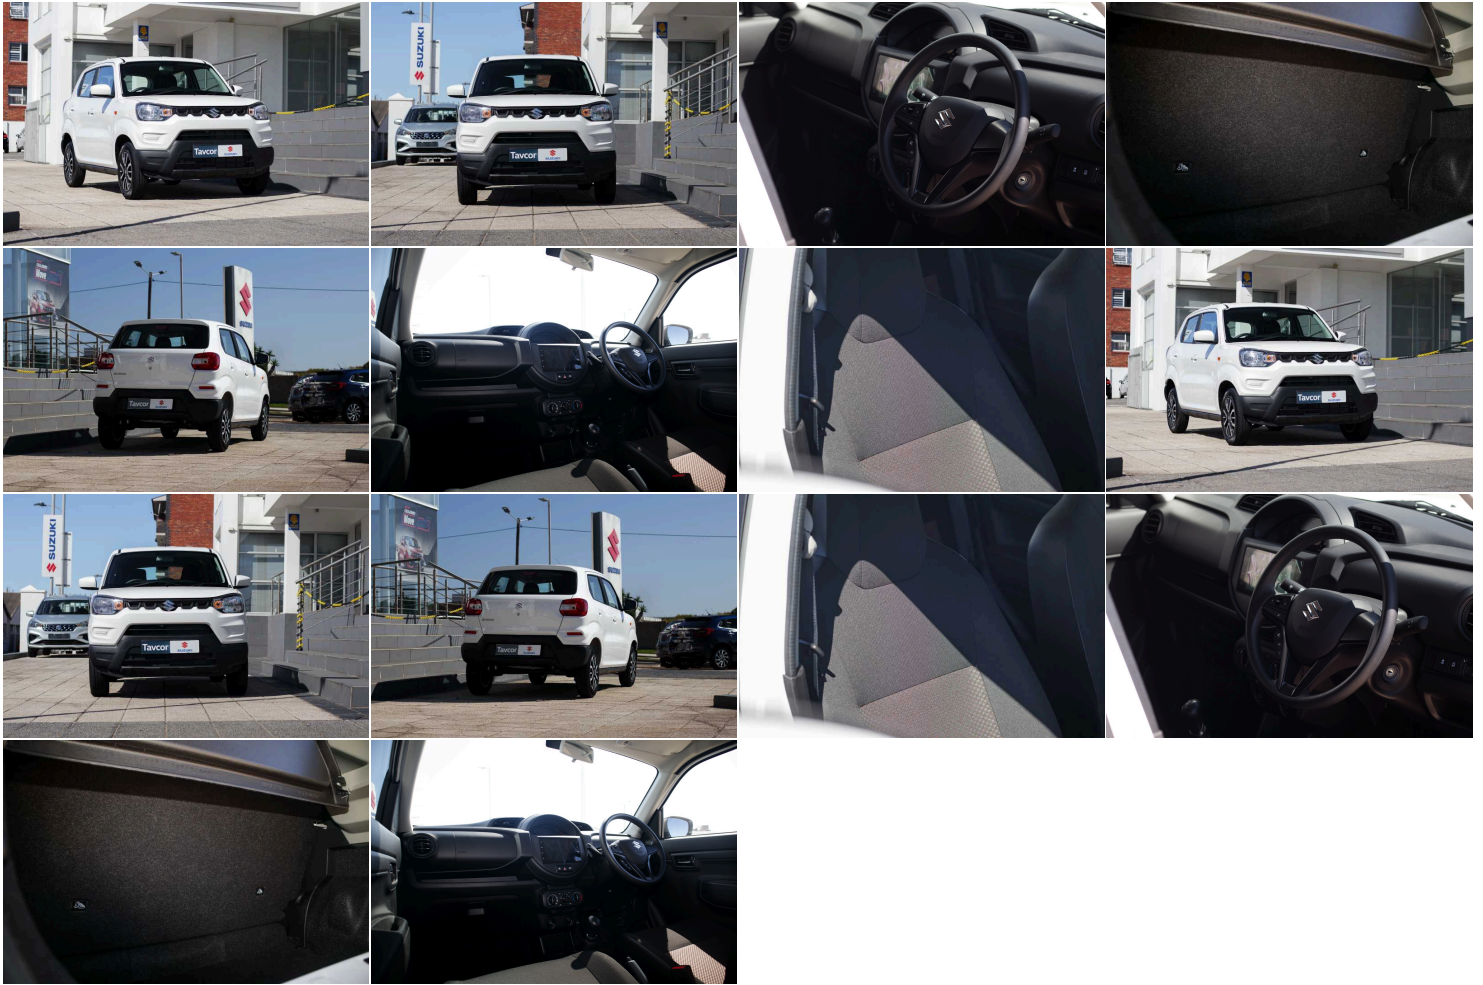

S - PRESSO 1.0 GL+ MT MC

RETAIL PRICE: R189,899.99 | **STOCK NUMBER:** 293375

WEBSITE LINK: <https://heytavcor.co.za/our-stock/2026-suzuki-s-presso-293375/>

GALLERY

VEHICLE DETAILS

MAKE Suzuki	MODEL S-PRESSO	VARIANT S - PRESSO 1.0 GL+ MT MC
YEAR 2026	MILEAGE 20	EXTERIOR WHITE
INTERIOR	TRANSMISSION AUTOMATIC	FUEL TYPE OTHER