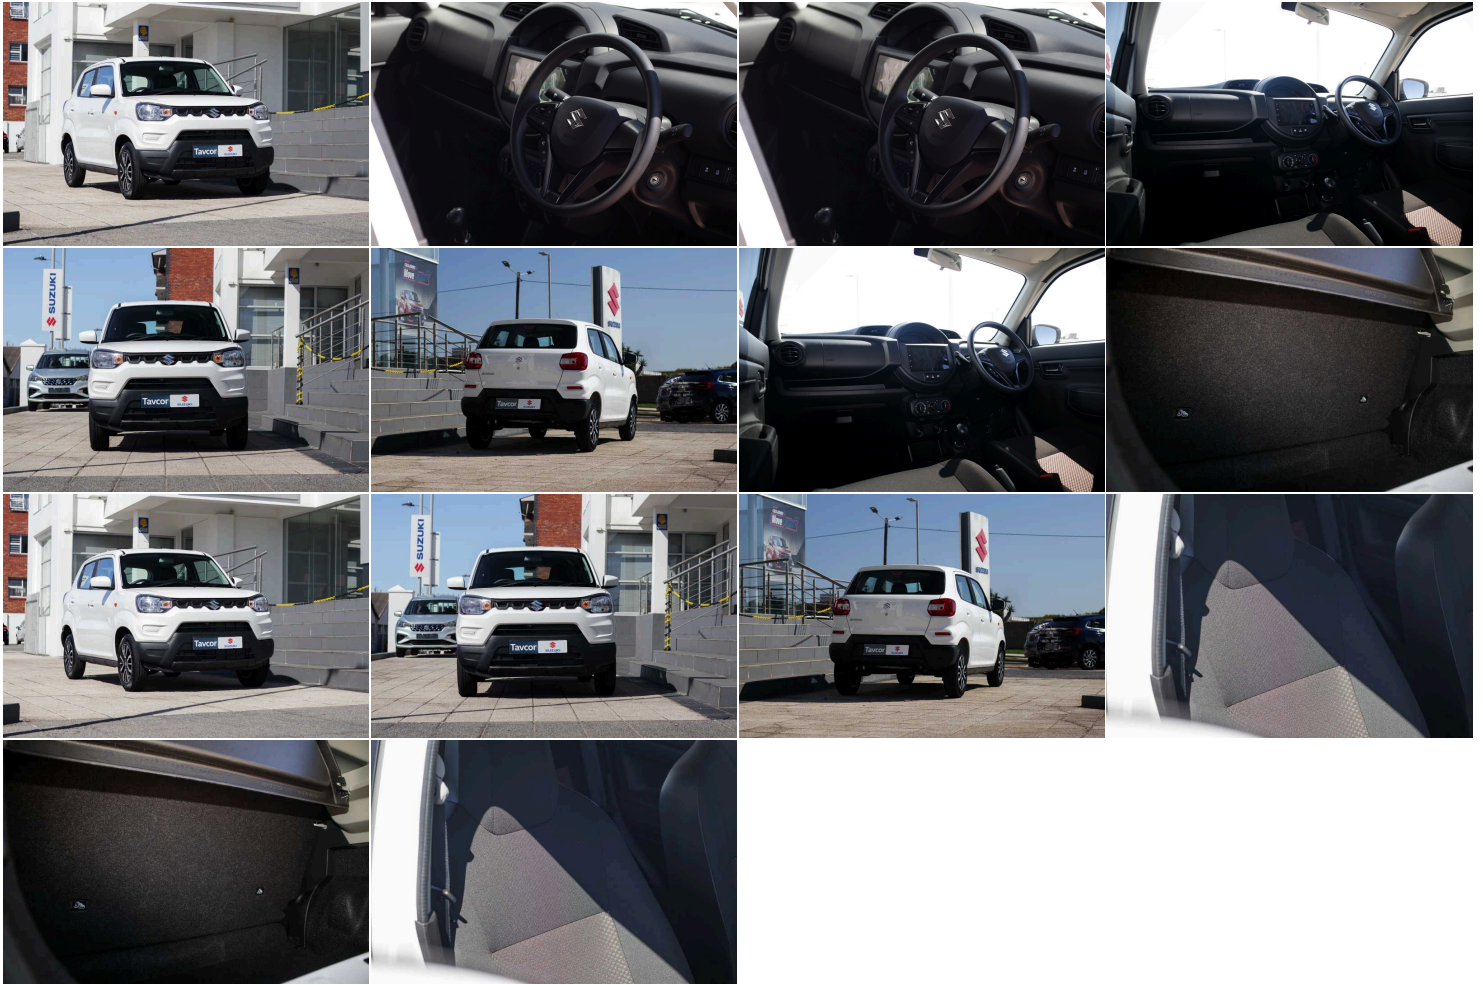

## S - PRESSO 1.0 GL+ MT MC

**RETAIL PRICE:** R189,899.99 | **STOCK NUMBER:** 293371

**WEBSITE LINK:** <https://heytavcor.co.za/our-stock/2026-suzuki-s-presso-293371/>

### GALLERY

### VEHICLE DETAILS

<b>MAKE</b> Suzuki	<b>MODEL</b> S-PRESSO	<b>VARIANT</b> S - PRESSO 1.0 GL+ MT MC
<b>YEAR</b> 2026	<b>MILEAGE</b> 20	<b>EXTERIOR</b> WHITE
<b>INTERIOR</b>	<b>TRANSMISSION</b> MANUAL	<b>FUEL TYPE</b> PETROL