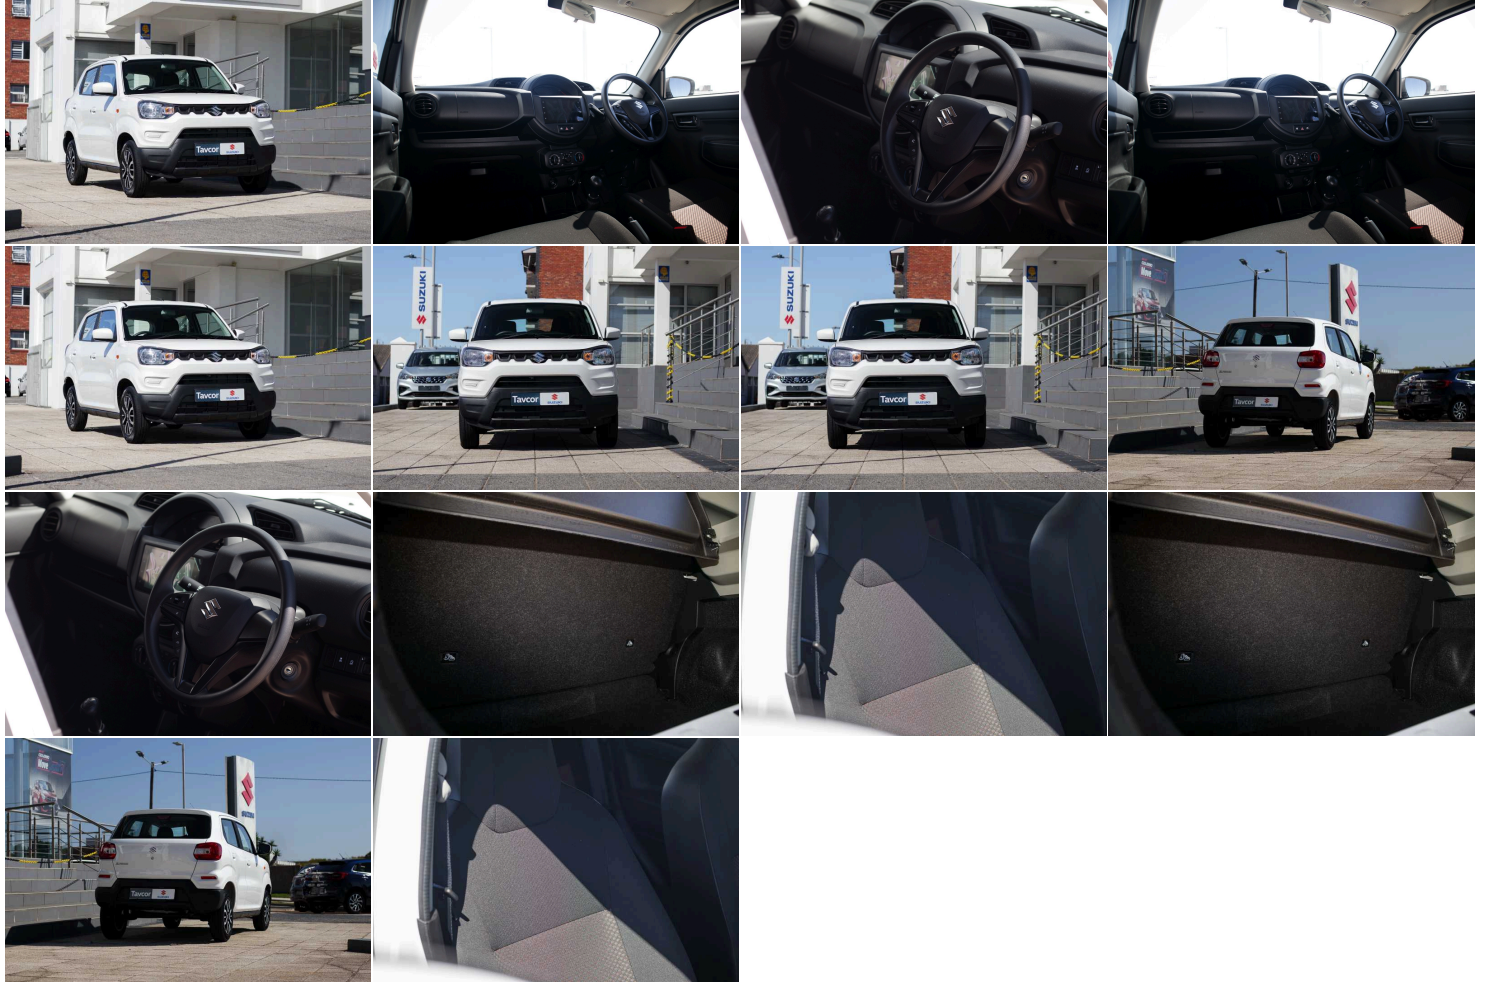

S-PRESSO 1.0 GL+ AMT MC

RETAIL PRICE: R203,900.00 | **STOCK NUMBER:** 293306

WEBSITE LINK: <https://heytavcor.co.za/our-stock/2026-suzuki-s-presso-293306/>

GALLERY

VEHICLE DETAILS

MAKE Suzuki	MODEL S-PRESSO	VARIANT S-PRESSO 1.0 GL+ AMT MC
YEAR 2026	MILEAGE 15	EXTERIOR WHITE
INTERIOR	TRANSMISSION AUTOMATIC	FUEL TYPE OTHER