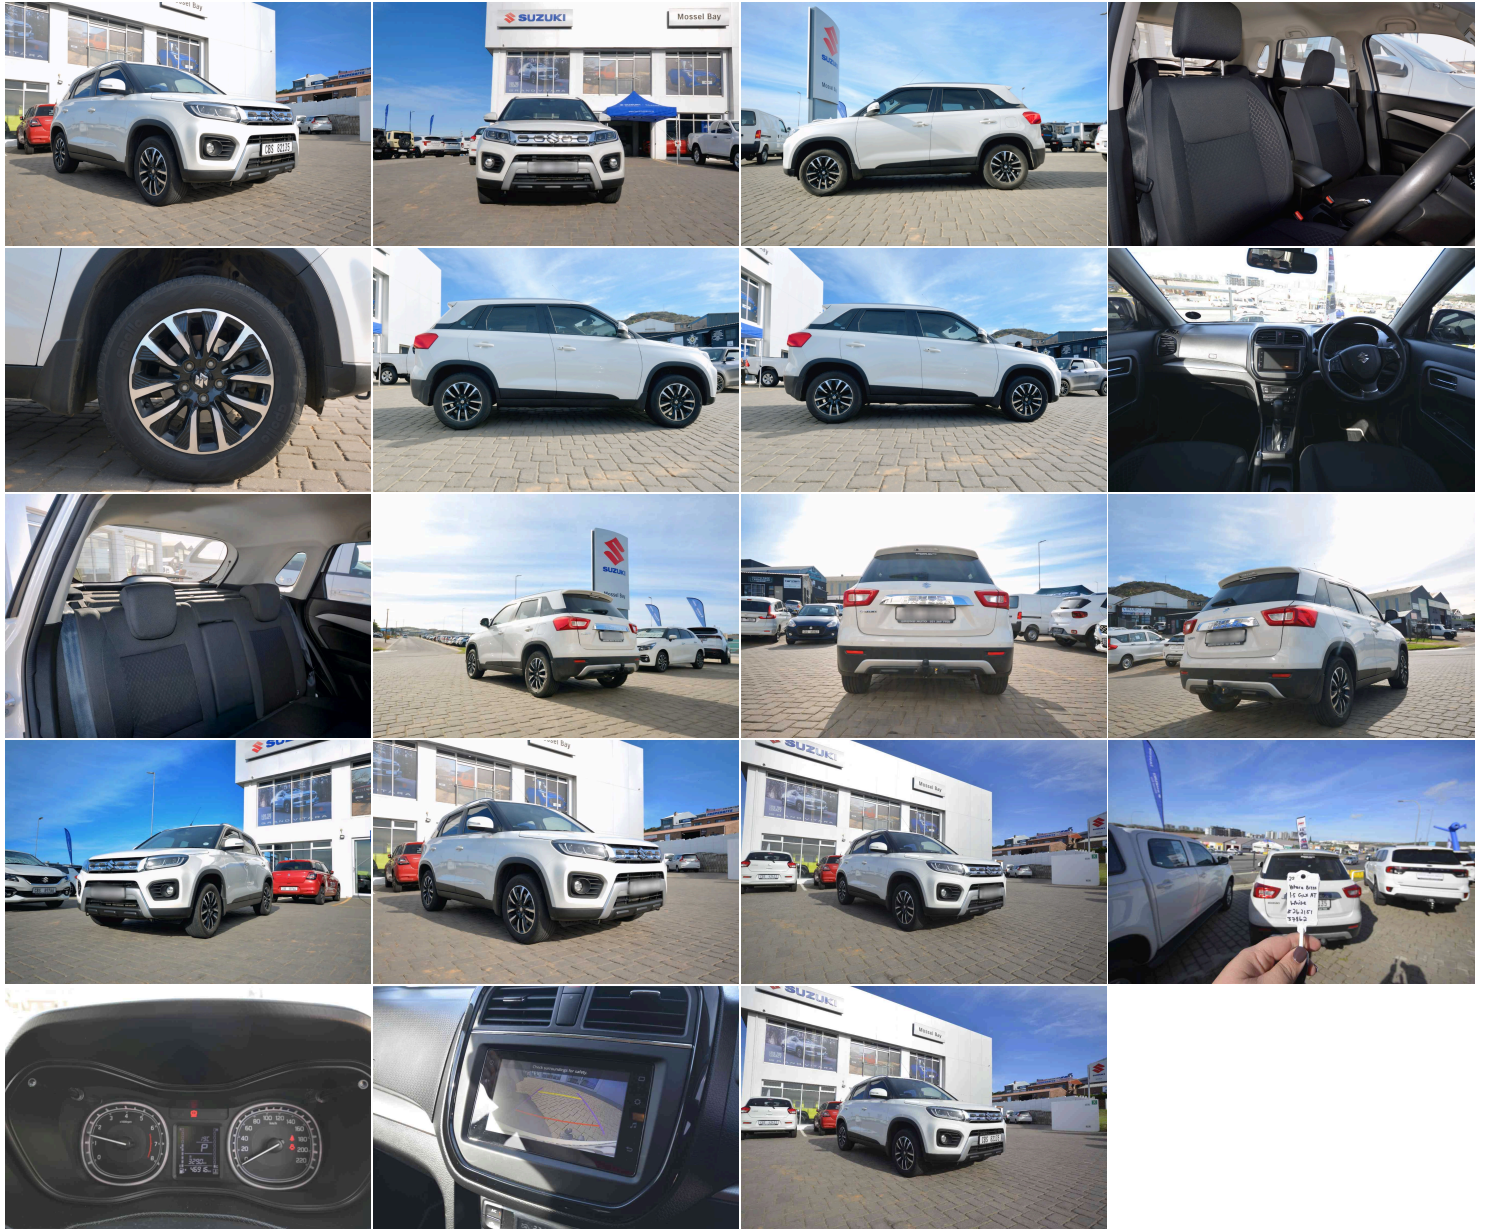

Vitara Brezza 1.5 GLX AT

RETAIL PRICE: R269,900.00 | **STOCK NUMBER:** 262151

WEBSITE LINK: <https://heytavcor.co.za/our-stock/2022-suzuki-vitara-262151/>

GALLERY

VEHICLE DETAILS

MAKE Suzuki	MODEL VITARA	VARIANT Vitara Brezza 1.5 GLX AT
YEAR 2022	MILEAGE 46950	EXTERIOR WHITE
INTERIOR	TRANSMISSION AUTOMATIC	FUEL TYPE PETROL